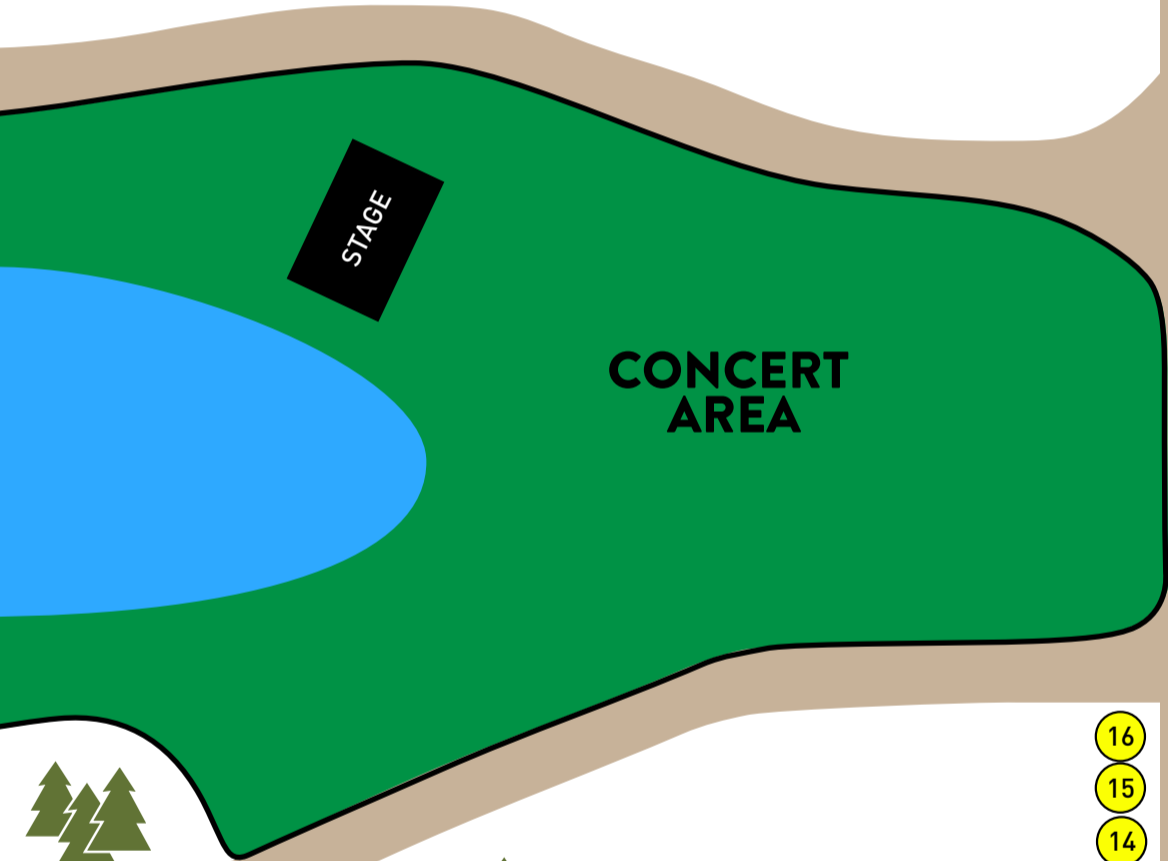

CAMPOUT IN THE PINES

ELECTRIC RV SITES

ELECTRIC CAMPSITE KEY

- ELECTRIC STAGE VIEW (\$350)
- ELECTRIC - TIER 2 (\$250)
- ELECTRIC - TIER 1 (\$150)
- NOT FOR SALE / ON HOLD

*ALL SITES ARE PULL THROUGH AND CAMPERS WILL BE ASKED TO PULL THROUGH ON ALTERNATE SITES TO ACCOUNT FOR SOCIAL DISTANCING

*ALL ELECTRICAL SITES COME WITH (1) 30 AMP HOOK-UP & MAY NOT BE DIRECTLY IN SITE SO PLEASE COME PREPARED.

*PLEASE COME PREPARED FOR UNEVEN GROUND WHICH IS THE REALITY OF THE GEOLOGY OF OUR CAMPGROUND. SOME HELPFUL TOOLS FOR LEVELING YOUR RV OR CAMPER INCLUDE JACKS, A SHOVEL, AND LEVELING BLOCKS OF 2X6 OR LARGER LUMBER.

*MAP IS NOT TO SCALE AND IS ONLY FOR REFERENCE. DOES NOT SHOW SOLD SITES.