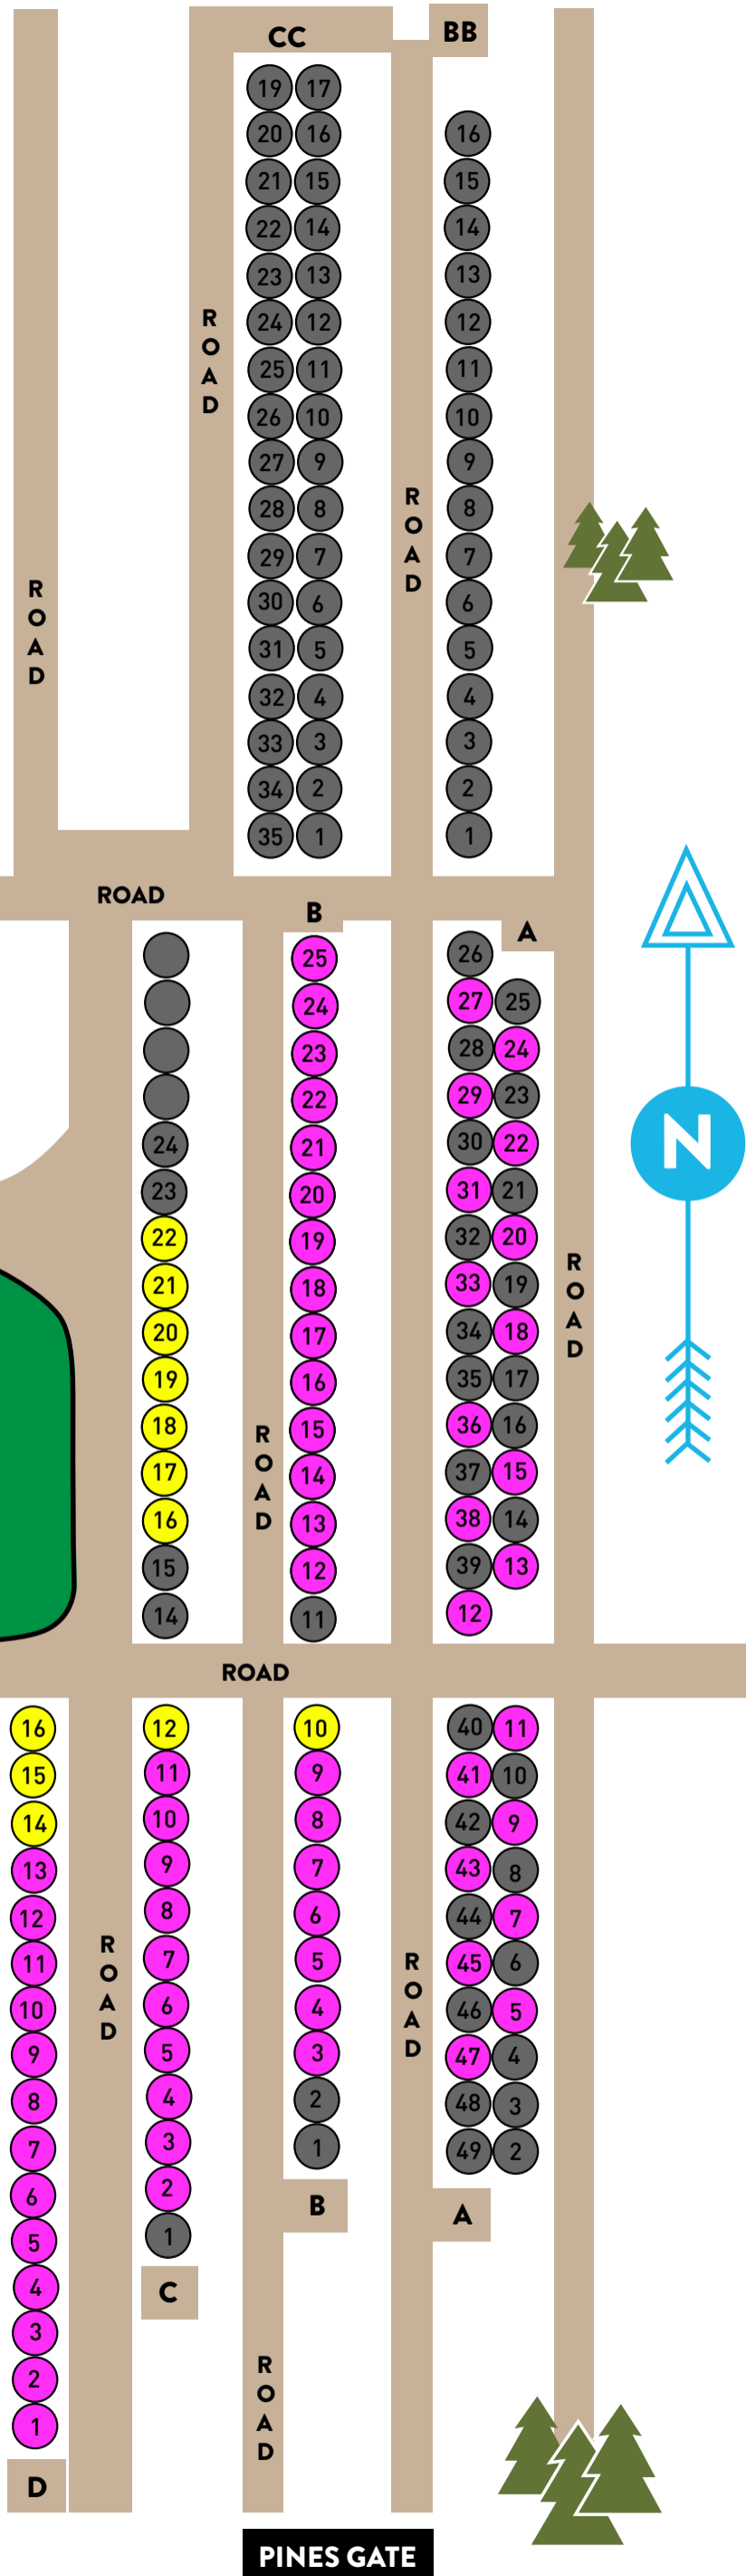

# CAMPOUT IN THE PINES ELECTRIC RV SITES

PINES RESERVED SOUTH  
(NON-ELECTRIC)

## ELECTRIC CAMPSITE KEY

- ELECTRIC STAGE VIEW (\$350)
- ELECTRIC NON-STAGE VIEW (\$250)
- NOT FOR SALE / ON HOLD

\*ALL SITES ARE PULL THROUGH AND CAMPERS WILL BE ASKED TO PULL THROUGH ON ALTERNATE SITES TO ACCOUNT FOR SOCIAL DISTANCING

\*ALL ELECTRICAL SITES COME WITH (1) 30 AMP HOOK-UP & MAY NOT BE DIRECTLY IN SITE SO PLEASE COME PREPARED.

\*PLEASE COME PREPARED FOR UNEVEN GROUND WHICH IS THE REALITY OF THE GEOLOGY OF OUR CAMPGROUND. SOME HELPFUL TOOLS FOR LEVELING YOUR RV OR CAMPER INCLUDE JACKS, A SHOVEL, AND LEVELING BLOCKS OF 2X6 OR LARGER LUMBER.

\*MAP IS NOT TO SCALE AND IS ONLY FOR REFERENCE. DOES NOT SHOW SOLD SITES.

PINES GATE