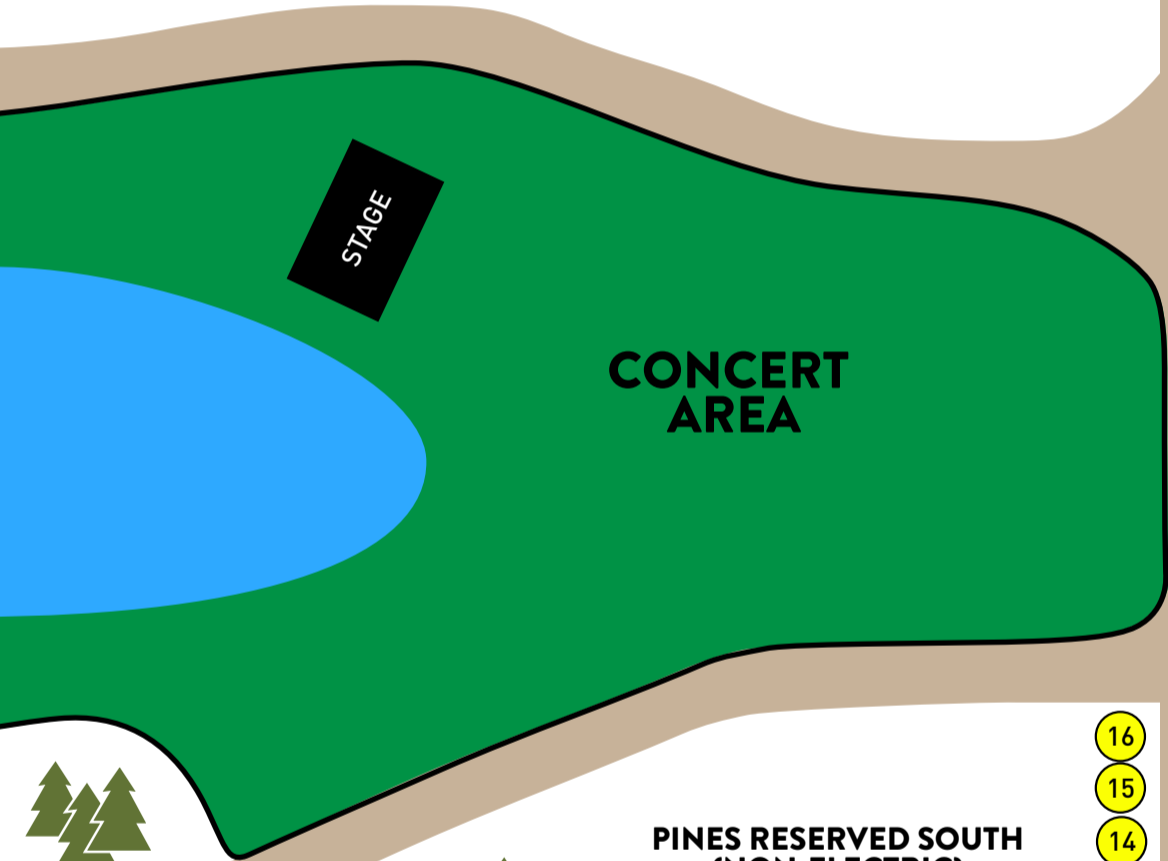

# CAMPOUT IN THE PINES ELECTRIC RV SITES

PINES RESERVED SOUTH  
(NON-ELECTRIC)

## ELECTRIC CAMPSITE KEY

- ELECTRIC STAGE VIEW (\$350)
- ELECTRIC NON-STAGE VIEW (\$250)
- NOT FOR SALE / ON HOLD

\*ALL SITES ARE PULL THROUGH AND CAMPERS WILL BE ASKED TO PULL THROUGH ON ALTERNATE SITES TO ACCOUNT FOR SOCIAL DISTANCING

\*ALL ELECTRICAL SITES COME WITH (1) 30 AMP HOOK-UP & MAY NOT BE DIRECTLY IN SITE SO PLEASE COME PREPARED.

\*PLEASE COME PREPARED FOR UNEVEN GROUND WHICH IS THE REALITY OF THE GEOLOGY OF OUR CAMPGROUND. SOME HELPFUL TOOLS FOR LEVELING YOUR RV OR CAMPER INCLUDE JACKS, A SHOVEL, AND LEVELING BLOCKS OF 2X6 OR LARGER LUMBER.

\*MAP IS NOT TO SCALE AND IS ONLY FOR REFERENCE. DOES NOT SHOW SOLD SITES.

PINES GATE